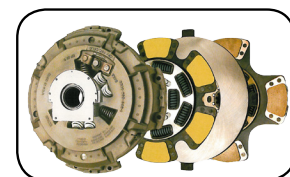

HEAVY DUTY TRUCK PARTS

*Brake Friction
(New & Relined)*

*Brake Drums,
Discs & Calipers*

ABS Senors

Tire Inflation Parts

Spring Brakes

*Slack Adjusters
& S Cams*

Bearings and Seals

*Exhaust Systems
& Components*

*Top Plates
& Hardware*

*Push-Pull
Controls Cables*

Filters

*Lubes, Oil
& Grease*

*Belts and Hoses
& Tensioners*

Fan Clutches

Clutches